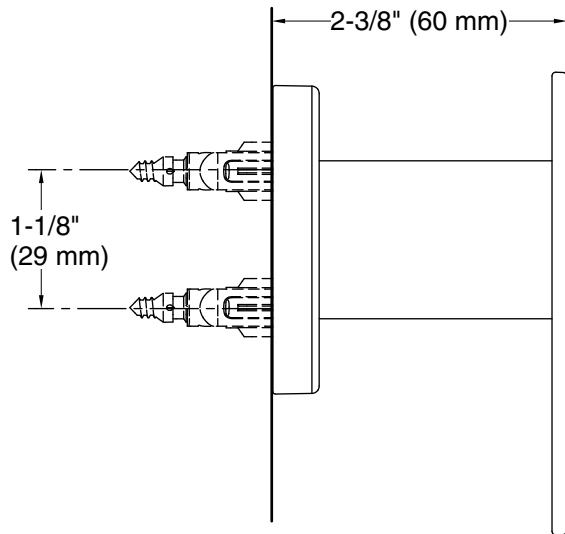

Technical Information

All product dimensions are nominal.