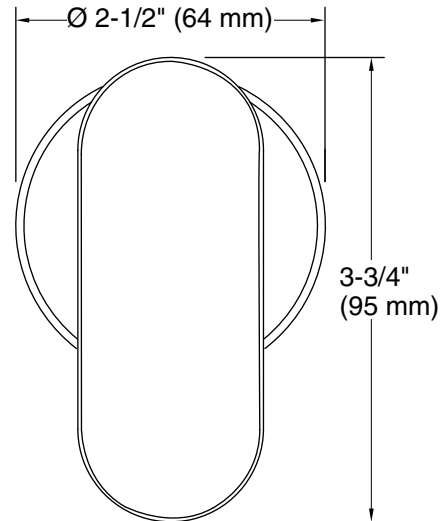

Installation

- Wall-mount

Codes/Standards

None Applicable

KOHLER® Faucet Lifetime Limited Warranty

See website for detailed warranty information.

Technical Information

All product dimensions are nominal.